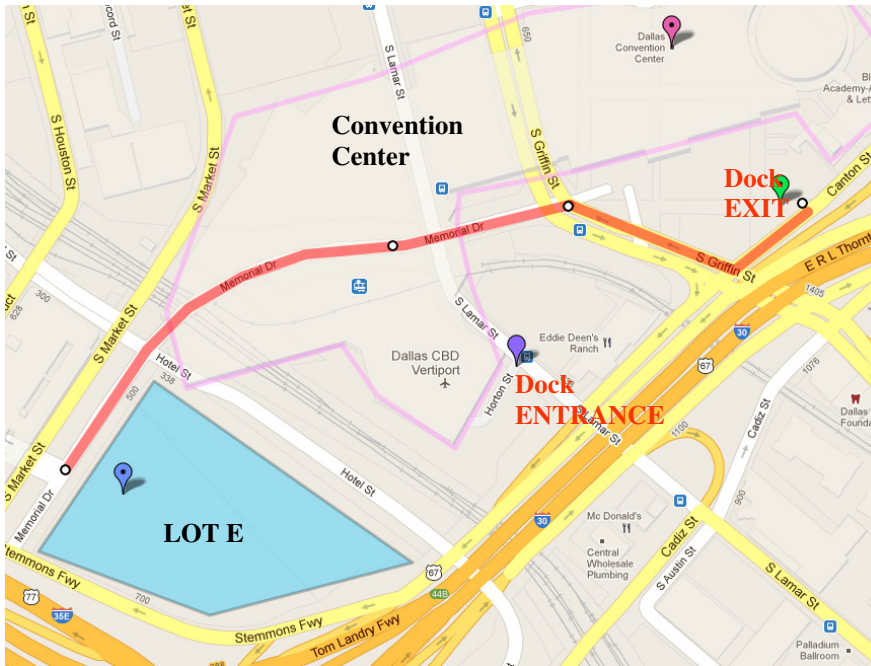

Move In/Move Out Maps

NOTE: Please look for DSC signs and members of the DSC Traffic Committee wearing orange vests.

LOT E TO LOADING DOCK ENTRANCE

1. Exit Lot E at the Northeast corner and head northeast (right) on **Memorial Dr**, crossing Hotel St
2. Go underneath the convention center and take a right at the 1st light, onto **S Lamar St** (watch for the train tracks)
3. Go approximately 75 yards and **look for the guard shack** and spiral drive on your right - **turn right into the guard shack on Horton St**

LOADING DOCK EXIT TO LOT E

1. Head southwest (right) on **Canton St** toward **S Griffin St**
2. Take the 1st right onto **S Griffin St**
3. Slight left onto **Memorial Dr**
4. Go underneath the convention center on Memorial Dr., then straight after the stop sign on Hotel St.
5. **Turn left into the "Middle Entrance" of Lot E.**