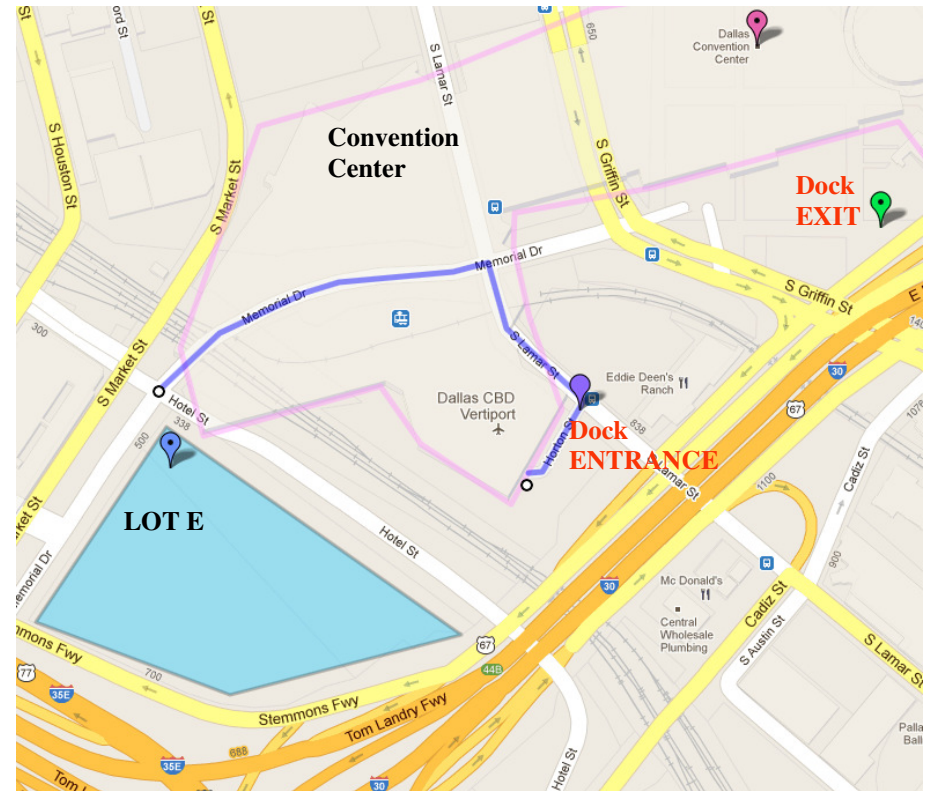

Move In/Move Out Maps

NOTE: Please look for DSC signs and members of the DSC Traffic Committee wearing orange vests.

LOT E TO LOADING DOCK ENTRANCE

1. Exit Lot E at the Northeast corner and head northeast (right) on **Memorial Dr**, crossing Hotel St
2. Go underneath the convention center and take a right at the 1st light, onto **S Lamar St** (watch for the train tracks)
3. Go approximately 75 yards and **look for the guard shack** and spiral drive on your right - **turn right into the guard shack on Horton St**

LOADING DOCK EXIT TO LOT E

1. Head southwest (right) on **Canton St** toward **S Griffin St**
2. Take the 1st right onto **S Griffin St**
3. Slight left onto **Memorial Dr**
4. Go underneath the convention center on Memorial Dr., then straight after the stop sign on Hotel St.
5. **Turn left into the "Middle Entrance" of Lot E.**